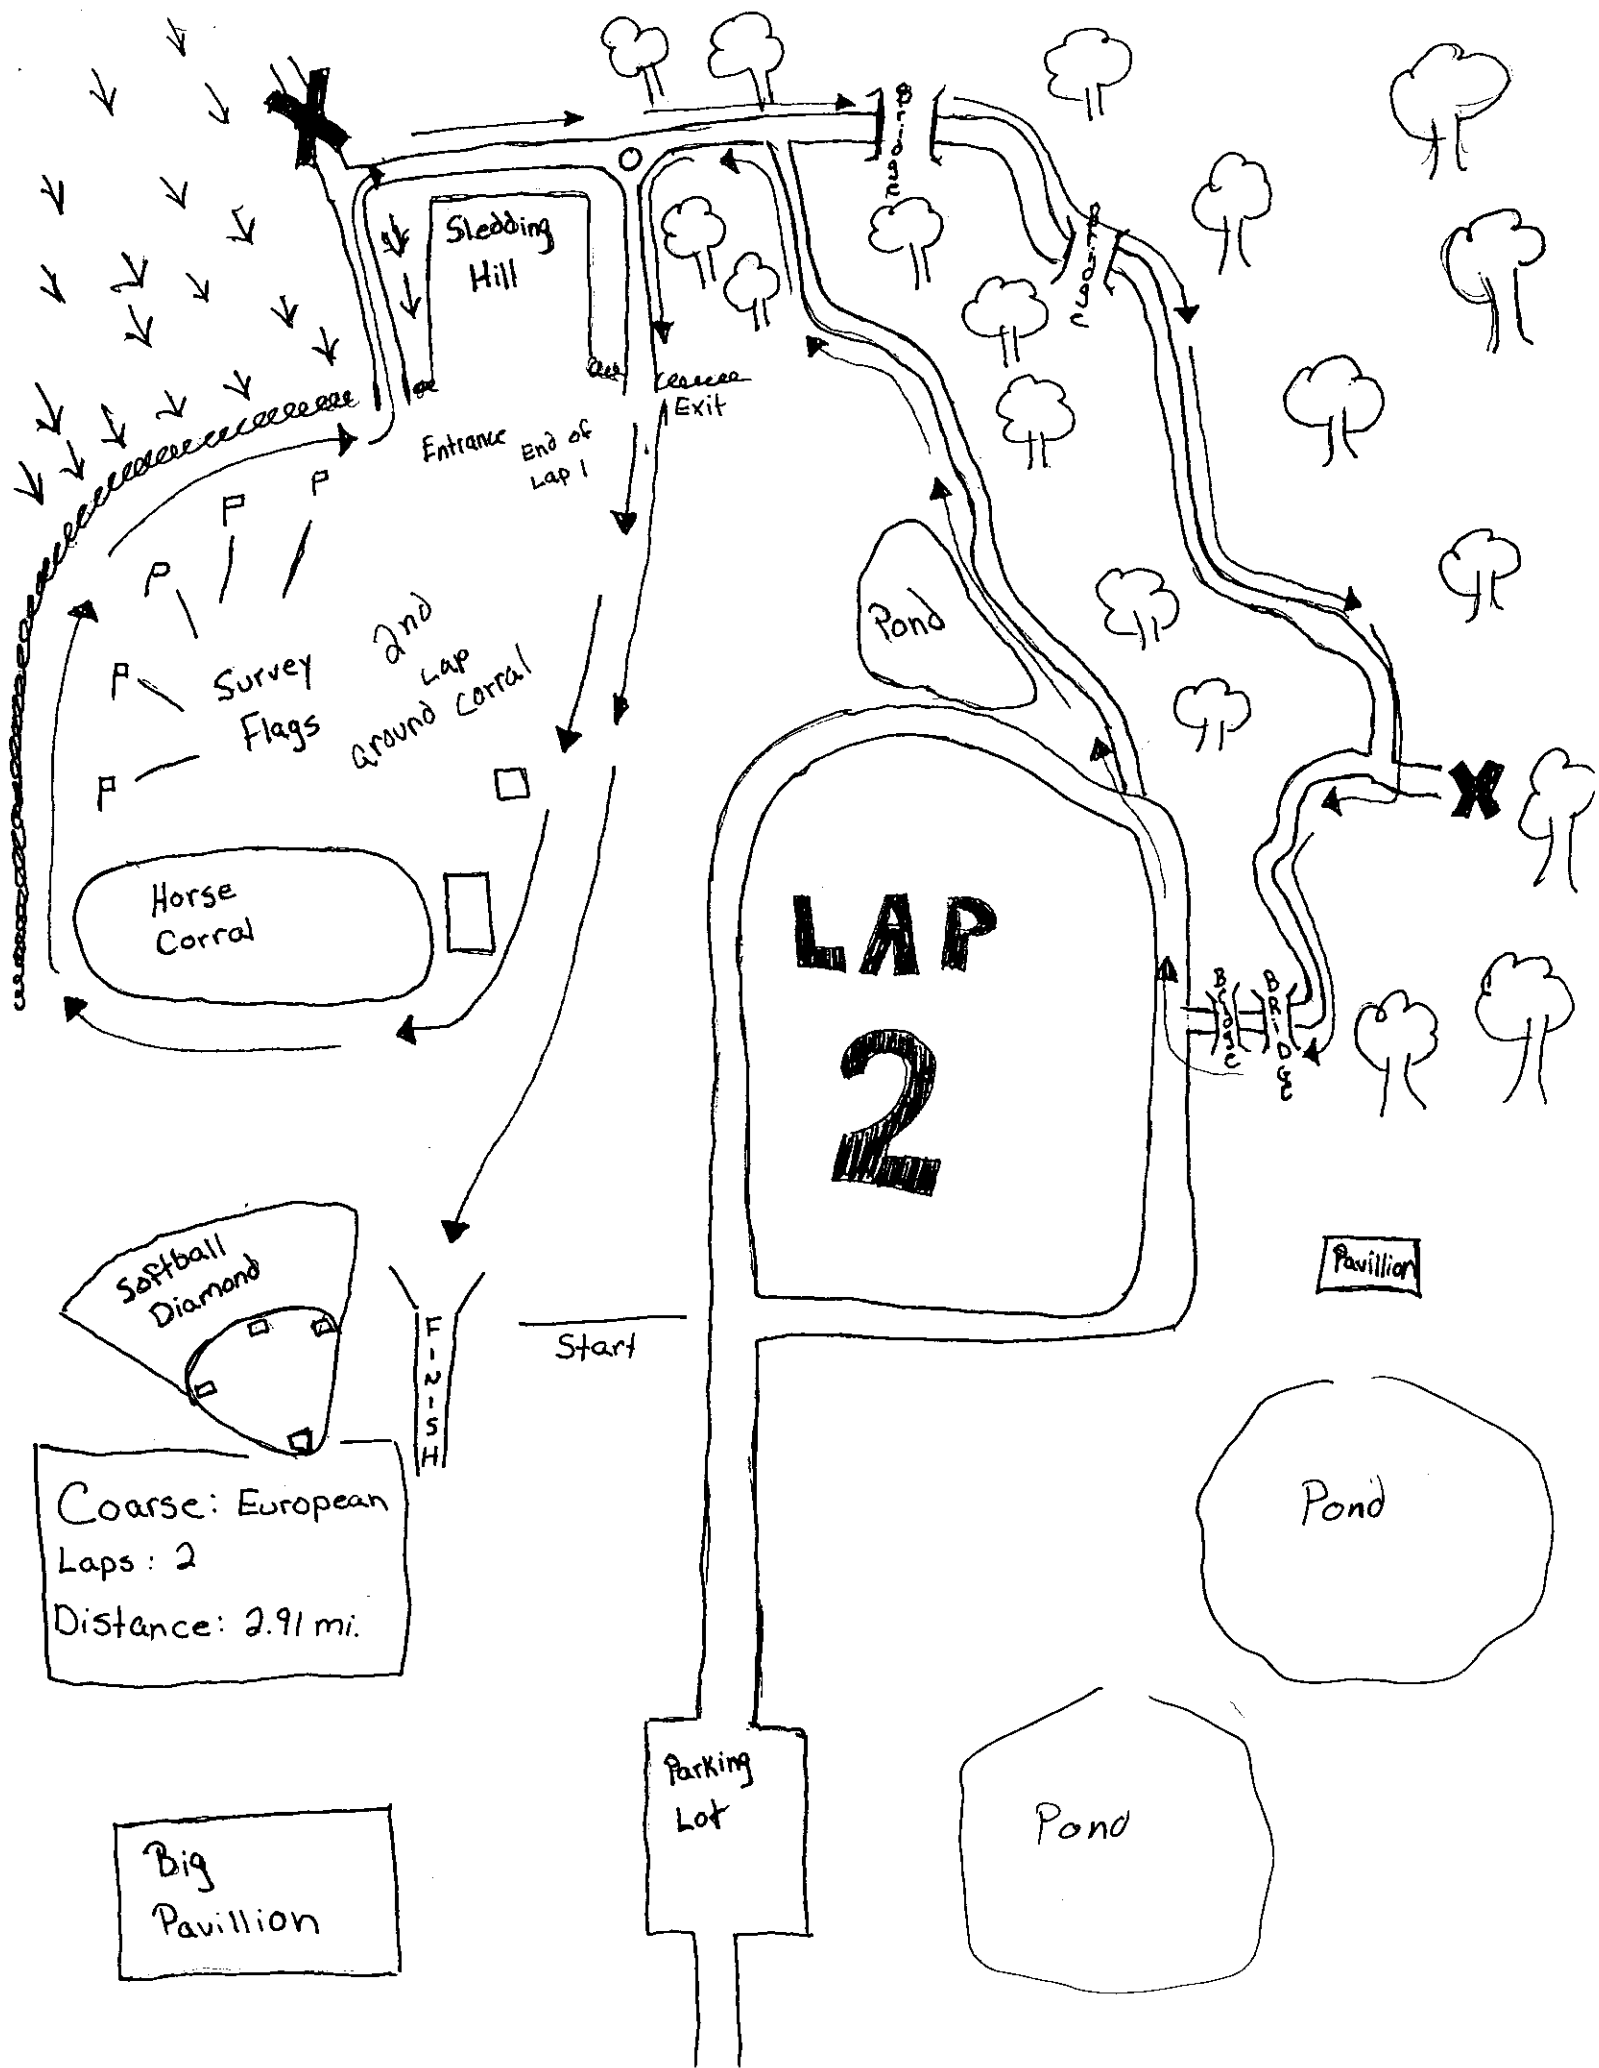

Coarse: European
 Laps: 2
 Distance: 2.91 mi.

Big
 Pavillion

LAP
 1

Coarse: European
Laps: 2
Distance: 2.91 mi.

Big
Pavillion

Parking
Lot

**LAP
2**

Start

FINISH

Pavillion

Pond

Pond

Horse
Corral

Survey
Flags

2nd
Lap
Ground
Corral

Entrance

End of
Lap 1

Sledding
Hill

Pond

Pond

Pond