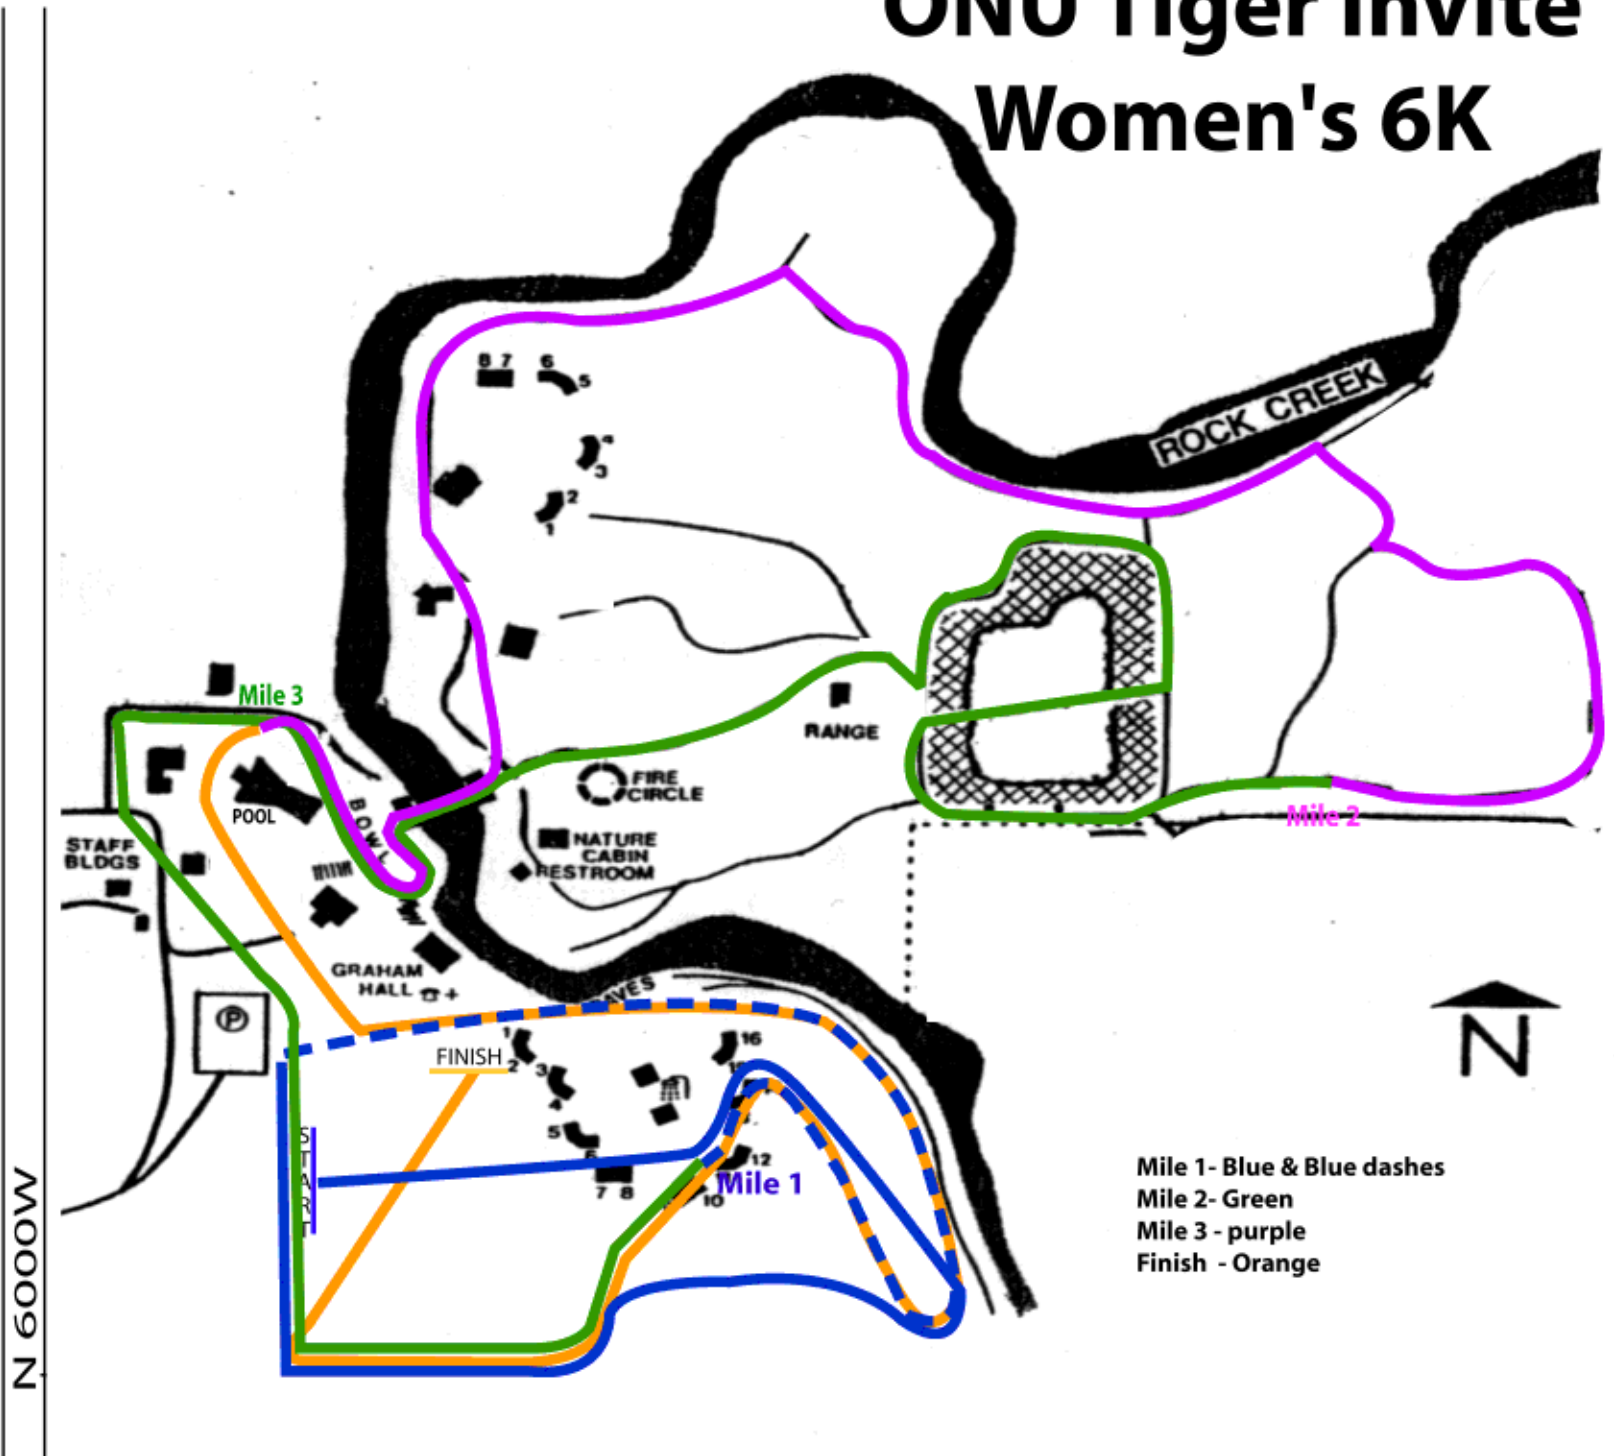

ONU Tiger Invite Men's 8K

ONU Tiger Invite Women's 6K

N 6000W

Mile 1 - Blue & Blue dashes
Mile 2 - Green
Mile 3 - purple
Finish - Orange