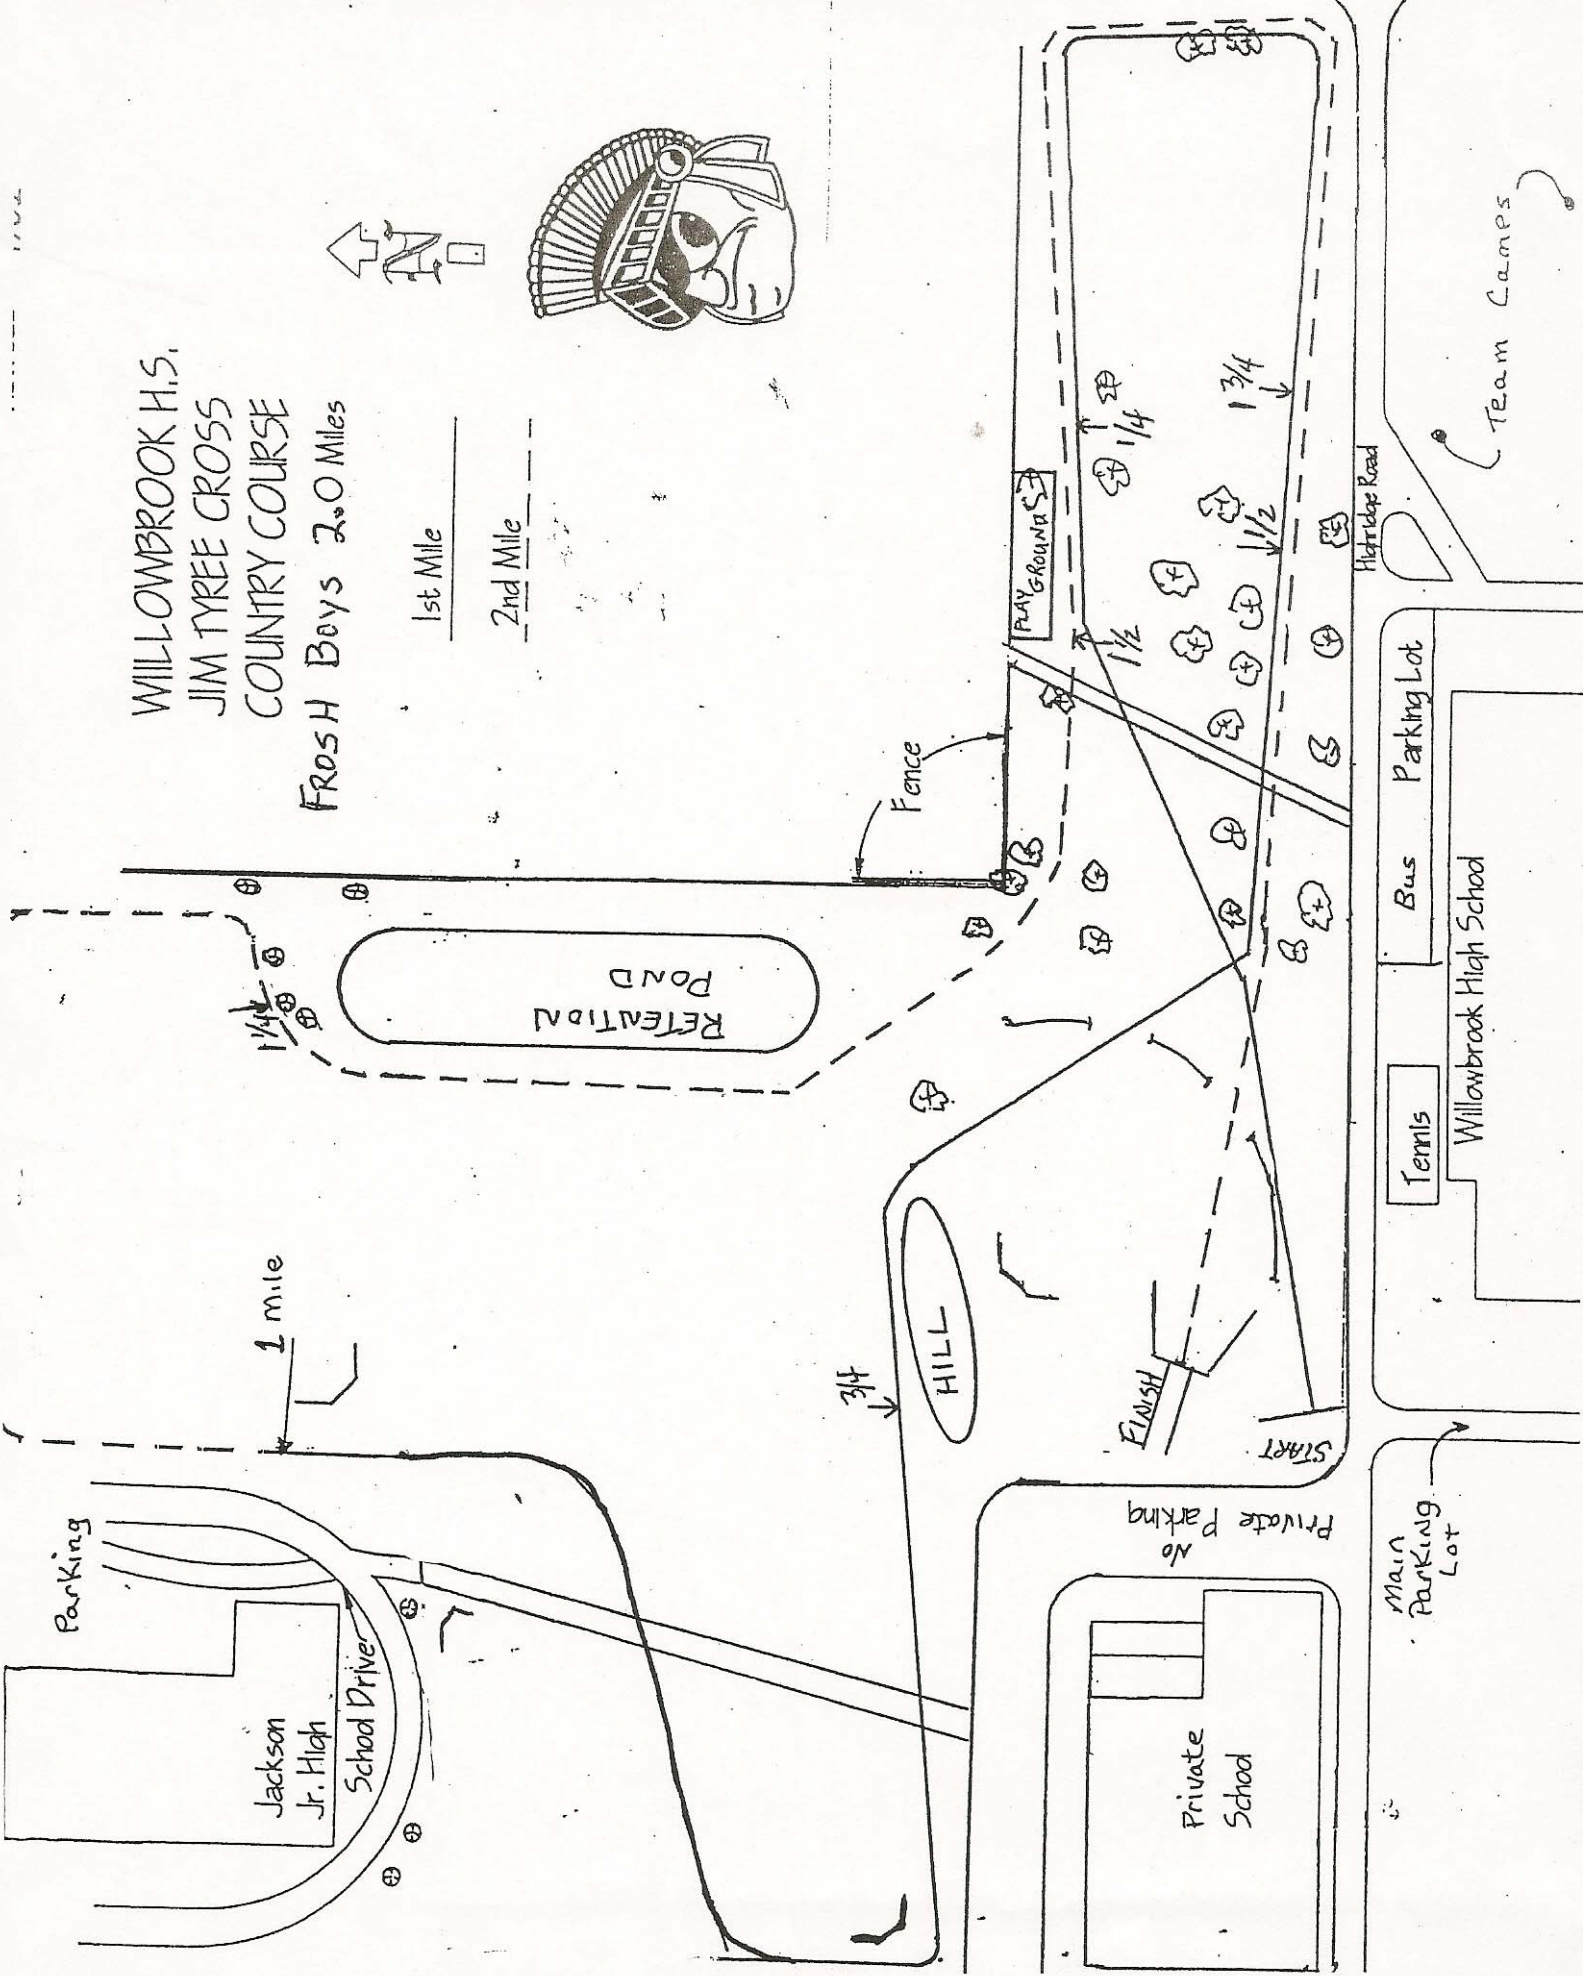

WILLOWBROOK H.S.
JIM TYREE CROSS
COUNTRY COURSE
FROSH Boys 2.0 Miles

1 mile

HILL

RETENTIONAL POND

PLAYGROUND

Highridge Road

Bus Parking Lot

Tennis

Willowbrook High School

Main Parking Lot

Private School

Private Parking
No Private Parking

Team Camps

START

FINISH

3/4

Fence

1/4

1/4

1/2

3/4