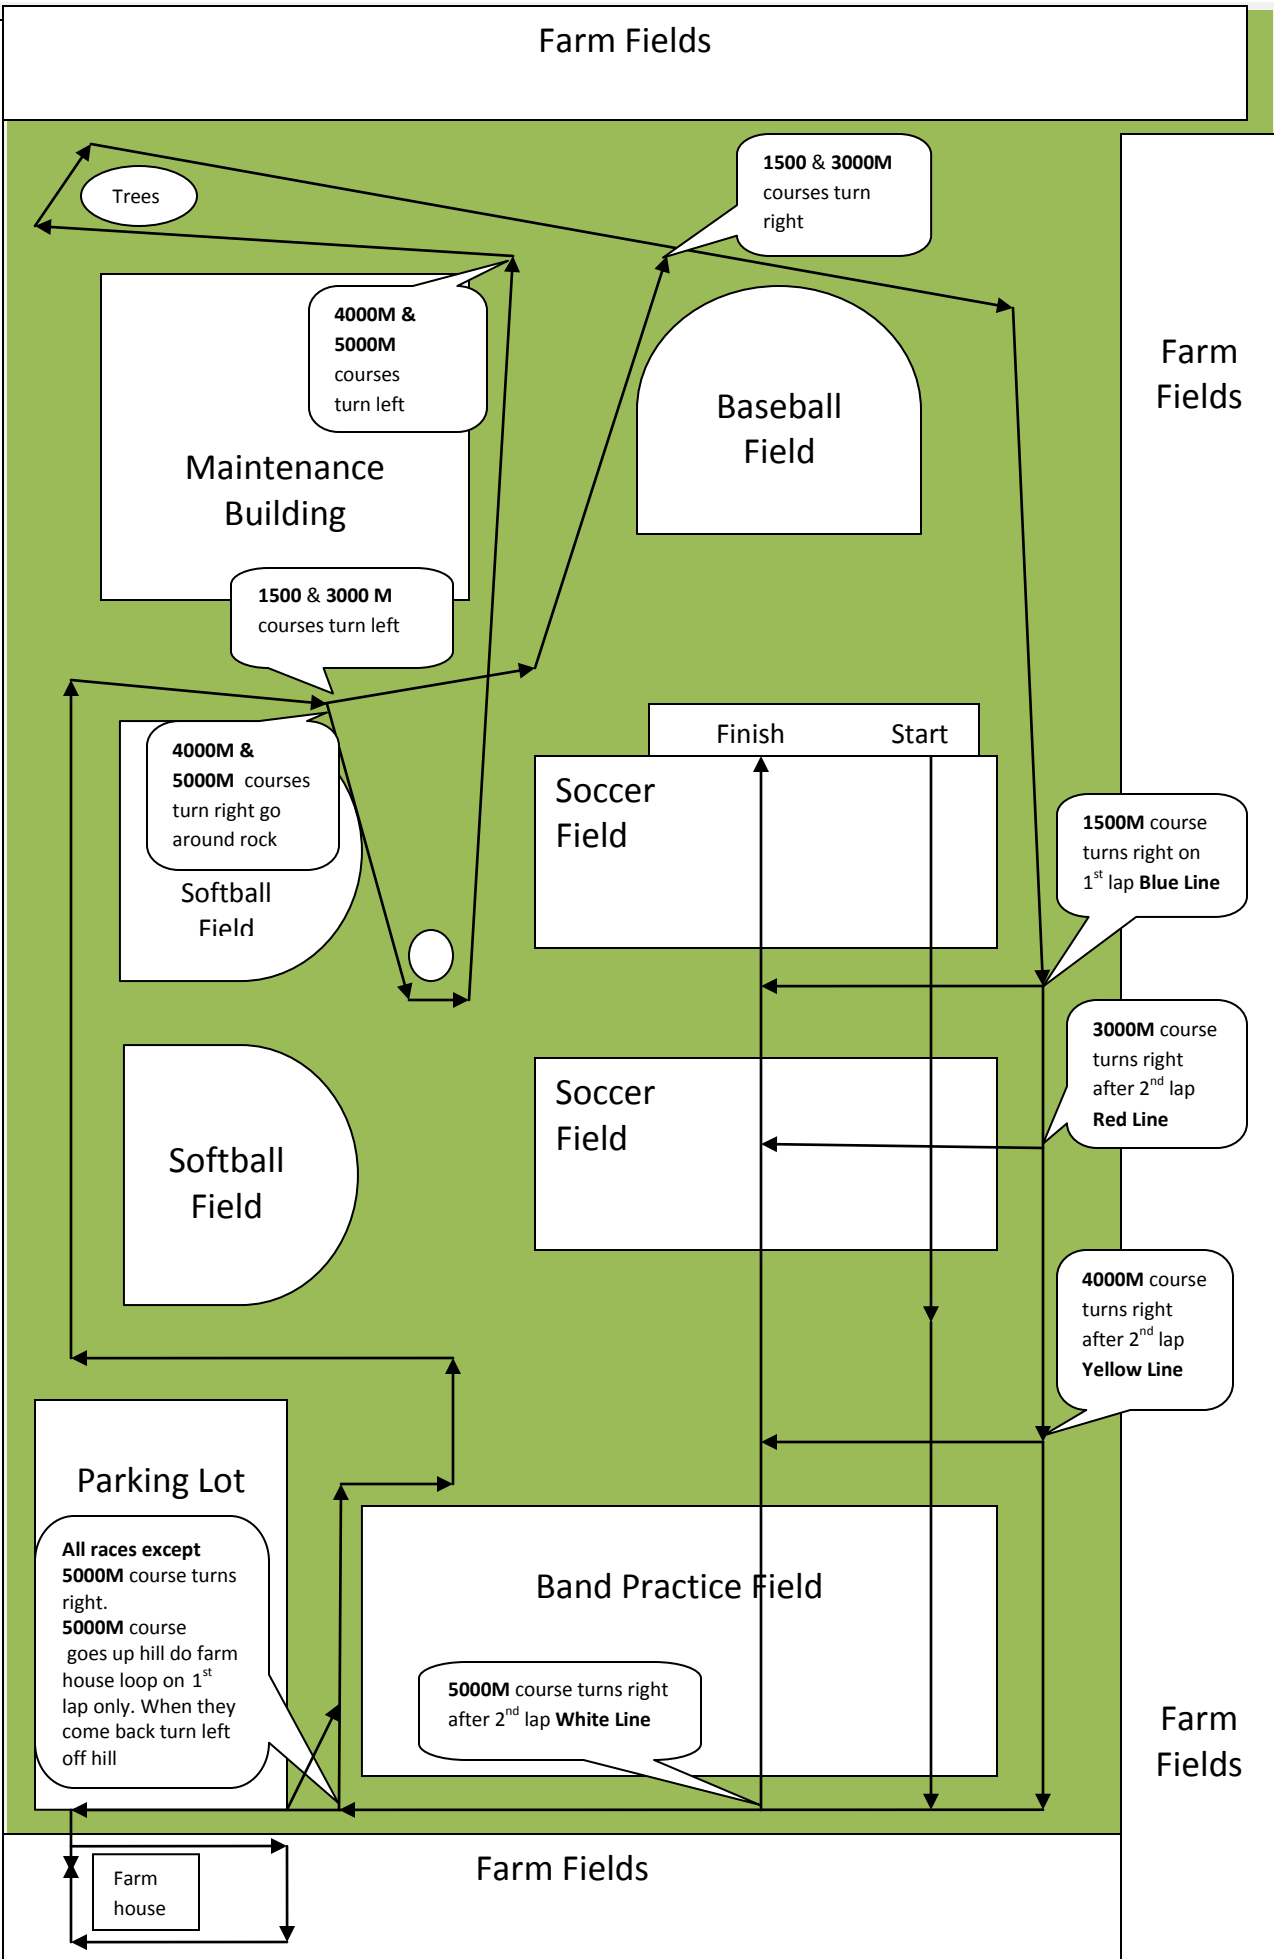

**USATF Youth  
Cross Country  
Course**

**Hosted at  
Plainfield  
Central  
High School**  
24120 W.  
Fort Beggs Dr.  
Plainfield, IL  
60544  
**Common Start  
and Finish Lines  
for all races**

**1500M Course**  
1 lap of inside  
loop. Turn right  
at **BLUE**  
finish turn line  
go to finish.

**3000M Course**  
2 laps of inside  
loop. Turn right  
at **RED**  
finish turn line  
go to finish.

**4000M Course**  
2 laps of  
outside loop  
and around  
rock. Turn right  
at **YELLOW**  
finish turn line  
go to finish.

**5000M Course**  
1 large loop with  
Farm House and  
1 outside loop  
without Farm.  
Turn right at  
**WHITE** finish  
line go to finish

Farm  
Fields

Farm  
Fields

All races except  
**5000M** course turns  
right.  
**5000M** course  
goes up hill do farm  
house loop on 1<sup>st</sup>  
lap only. When they  
come back turn left  
off hill

**5000M** course turns right  
after 2<sup>nd</sup> lap **White Line**

**1500M** course  
turns right on  
1<sup>st</sup> lap **Blue Line**

**3000M** course  
turns right  
after 2<sup>nd</sup> lap  
**Red Line**