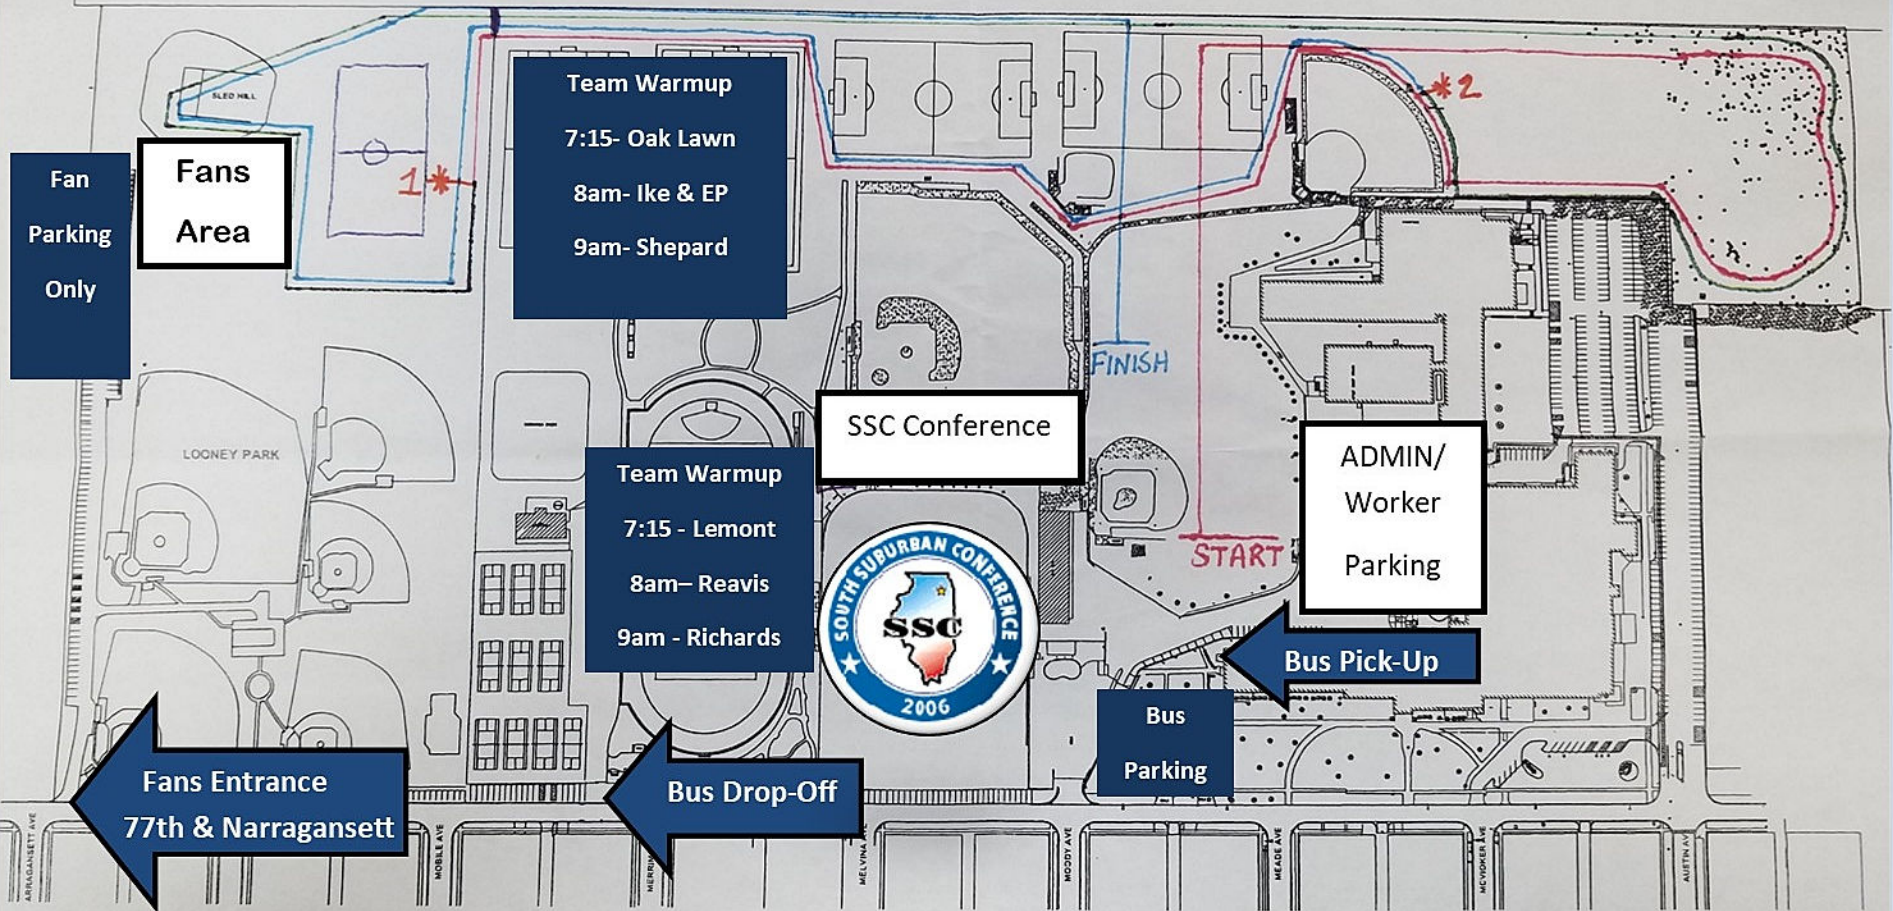

# Welcome to Burbank

COURSE: 3mi

— MILE 1  
— MILE 2 (\*MILE MARKERS)  
— MILE 3

# Reavis SSC XC Meet